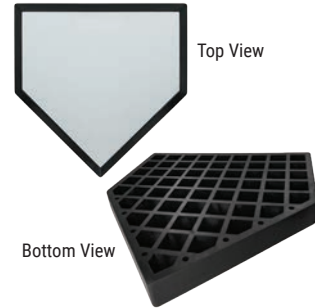

Top View

Bottom View

PRO IN-GROUND HOME PLATE

BH85 $140.74 each

- Official size home plate
- Non-skid rubber surface with "Champion Sports" logo imprinted
- Durable, heavy-duty and UV resistant all rubber construction with waffle back