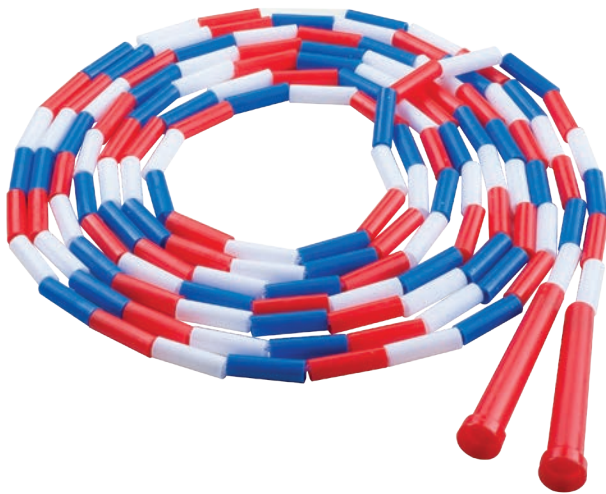

- Plastic tubing enhances durability and wear
- Beaded plastic segments
- Absorbs impact

16'L
Red/White/Blue

10'L
Orange/White

9'L
Blue/White

8'L
Yellow/White

7'L
Red/White

6'L
Black/White

THE ORIGINAL PLASTIC SEGMENTED JUMP ROPE