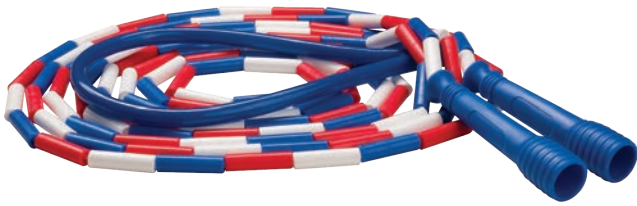

- Heavyweight leather
- Wood handle
- Ball bearing

SR SERIES WOOD HANDLE NYLON JUMP ROPE

SR16	16'L	\$6.34 each
SR9	9'L	\$4.74 each
SR8	8'L	\$4.44 each
SR7	7'L	\$4.20 each

- Durable braided nylon
- Wood handle