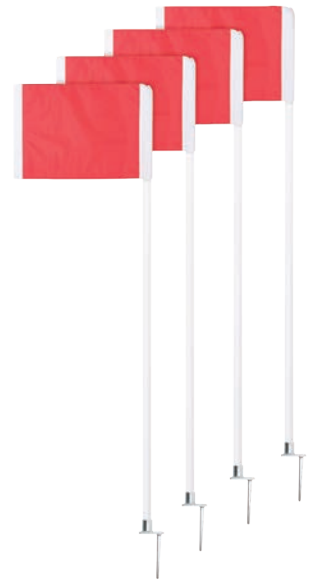

SLIM LINE SOCCER CORNER FLAGS

SCF5 \$51.34 set

- Steel peg for easy ground insertion
- 60"H x 0.5"OD slim fiberglass poles
- Set of four

STEEL PEG SOCCER CORNER FLAGS

SCF20 \$126.38 set

- Solid steel peg for easy ground insertion
- 60"H x 1"OD white plastic poles
- Set of four