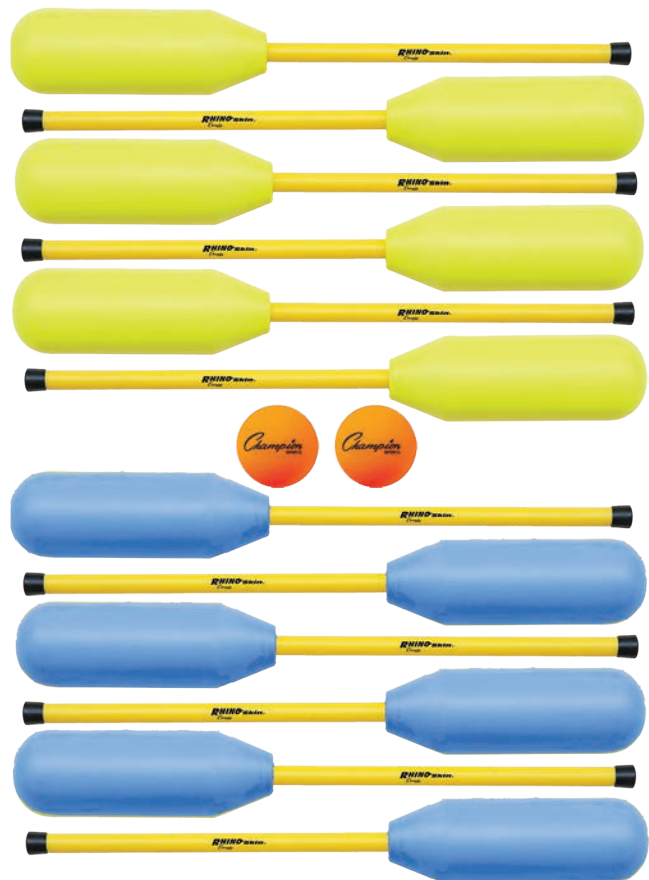

RHINO SKIN POLO SET

RSPOLOSET 30"L Shaft **$486.24 set**

- Made from our unique, indestructible coating RHINO Skin
- Round foam head is lightweight
- Resists wear and tear
- Plastic shaft offers a comfortable grip
- 12 Sticks: six blue, six yellow
- Two 6" orange RHINO Skin foam balls