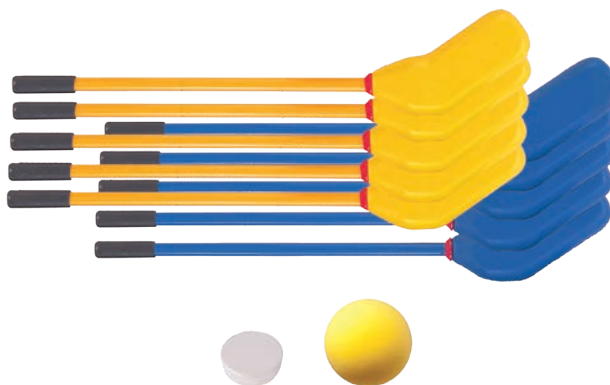

SOFT HOCKEY SET

HS10SET	30"L Shaft	$199.40 set

- Heads are made of soft foam
- RHINO Skin coating attached to a flexible plastic shaft
- Contoured handle
- 10 Sticks: five blue, five yellow
- One 7" yellow foam ball
- One 4" white puck