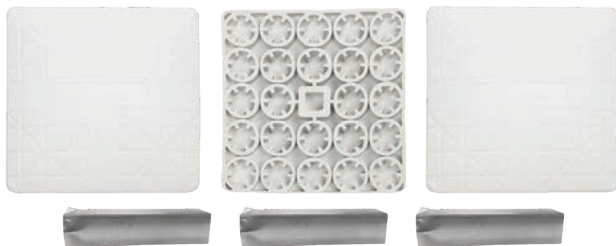

LOW PROFILE PRO MODEL BASE SET

M700 15"L x 15"W x 2.5"H **$230.00 set**

- Molded rubber base
- Breakaway style
- Ground anchors included
- Set of three