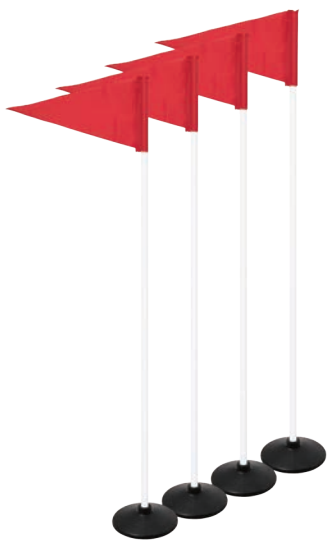

PREMIUM SOCCER CORNER FLAGS

SCF60 **$160.90 set**

- 9"D base is made with high density UV resistant rubber
- 60"H x 1"OD white plastic poles
- Set of four