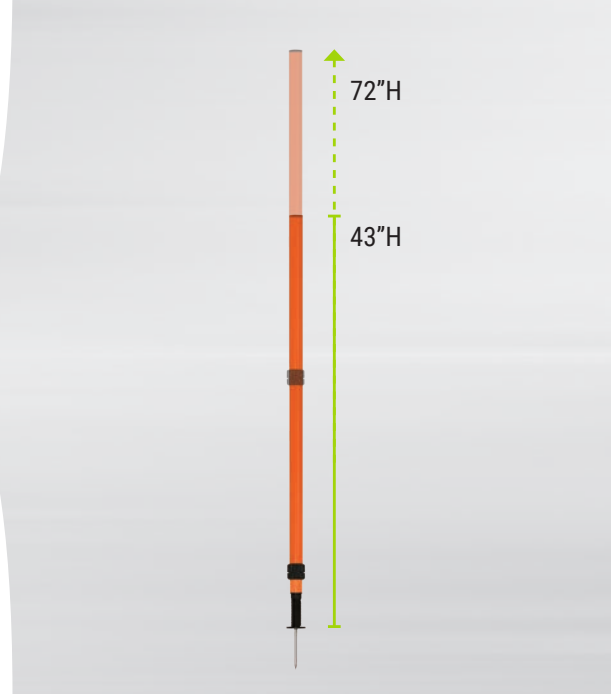

ADJUSTABLE AGILITY POLE SET

AJAPSET 43"-72"H Adjustable

$58.82 set

- Set of four poles
- Spring loaded spikes
- Carrying bag included
- Adjustable poles