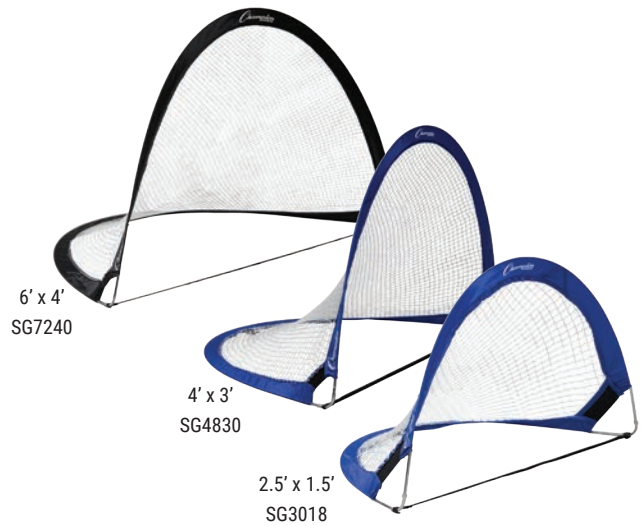

EXTREME SOCCER PORTABLE POP-UP GOALS

SG7240	6' x 4'	$87.56 pair
SG4830	4' x 3'	$56.26 pair
SG3018	2.5' x 1.5'	$38.26 pair

- 8 mm mesh
- Polyester net
- Elastic anchor tethers and
- VELCRO® fasteners to hold in folded position
- Poly/steel frame construction and gusseted, nylon corners
- Three nylon anchor pegs per goal
- Carrying bag included