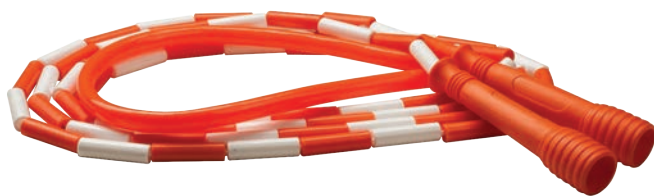

DELUXE XU BEADED JUMP ROPES

SJ16	16'L, Red/White/Blue	$11.50 each
SJ10	10'L, Orange/White	$7.92 each
SJ9	9'L, Blue/White	$7.18 each
SJ8	8'L, Yellow/White	$6.46 each
SJ7	7'L, Red/White	$5.74 each
SJ6	6'L, Black/White	$5.04 each

- Plastic tubing enhances durability and wear
- Beaded plastic segments
- Absorbs impact