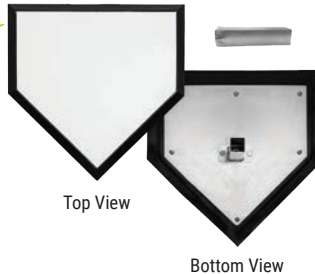

Top View

Bottom View

PRO ANCHOR HOME PLATE

BH87 $120.00 each

- Molded rubber
- Metal bottom plate
- Includes ground anchor
- 20"L x 20"W x 1.125"H