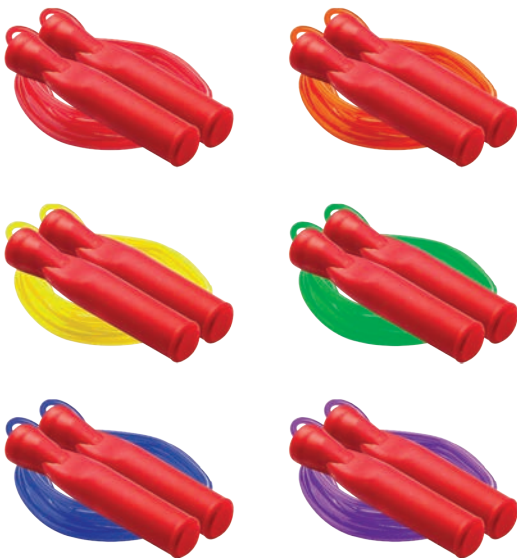

CR SERIES NYLON JUMP ROPE !

CR16	16'L	$8.28 each
CR10	10'L	$5.26 each
CR9	9'L	$4.72 each
CR8	8'L	$4.24 each
CR7	7'L	$3.76 each

- Nylon braided jump rope
- Knotted handles
- Sold individually
- Six rope colors available
- Color cannot be specified when ordering this item

! Color cannot be specified when ordering this item

8 FT POLYESTER JUMP ROPE !

PC8	8', Yellow handles	$4.02 each

- Durable braided polyester rope
- Custom yellow plastic handles
- Lightweight
- Perfect for any recreational club or Phys. Ed. class
- Six rope colors available
- Color cannot be specified when ordering this item

! Color cannot be specified when ordering this item

BSR SERIES BALL BEARING JUMP ROPE !

BSR16	16'L, Orange handles	$5.18 each
BSR10	10'L, Green handles	$4.18 each
BSR9	9'L, Blue handles	$4.04 each
BSR8	8'L, Yellow handles	$3.82 each
BSR7	7'L, Red handles	$3.56 each

- Professional ball-bearing licorice speed rope
- Custom contoured plastic handle
- Six handle colors available
- Color cannot be specified when ordering this item

! Color cannot be specified when ordering this item