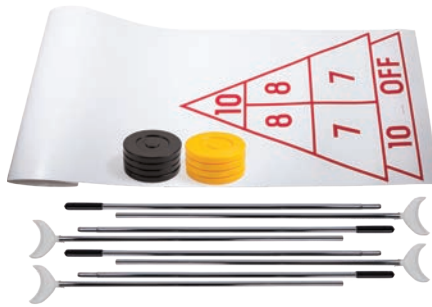

ECONOMY SHUFFLEBOARD SET

SBA20

$155.50 set

- One 15'L plastic court that lays flat
- Four cues
- Eight discs: four black, four yellow
- Rules are included