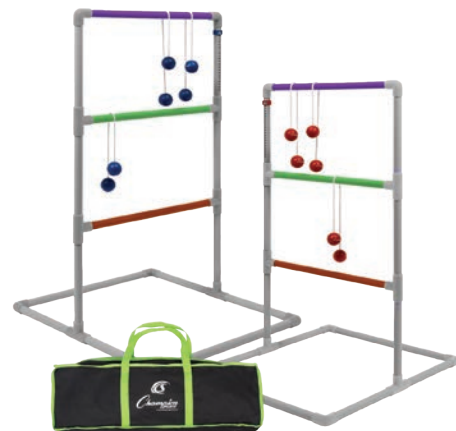

DELUXE LADDER BALL GAME SET

LGSTPRO

$73.56 set

- Earn points by throwing balls at different color rung targets attached to ladder
- Premium high-quality construction
- Ladder is 39"H x 22"W with 33" deep base for added stability
- Two 1"D plastic ladders with extra wide base for stability
- Six bolas with weighted golf balls
- Built-in easy to use scoreboard
- Carrying case included