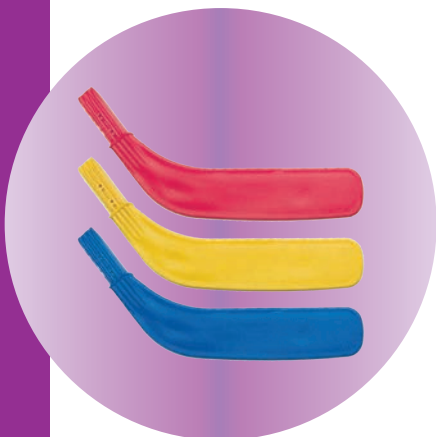

**RHINO Stick
Replacement Blade**
Page 94