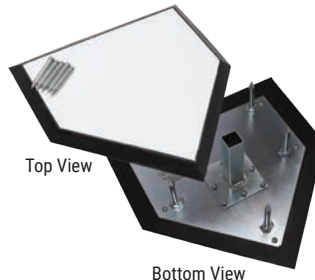

Top View

Bottom View

UNIVERSAL HOME PLATE

BH89 $183.52 each

- Molded rubber
- Metal bottom plate
- Includes anchor and five spikes
- 20"L x 20"W x 1.125"H