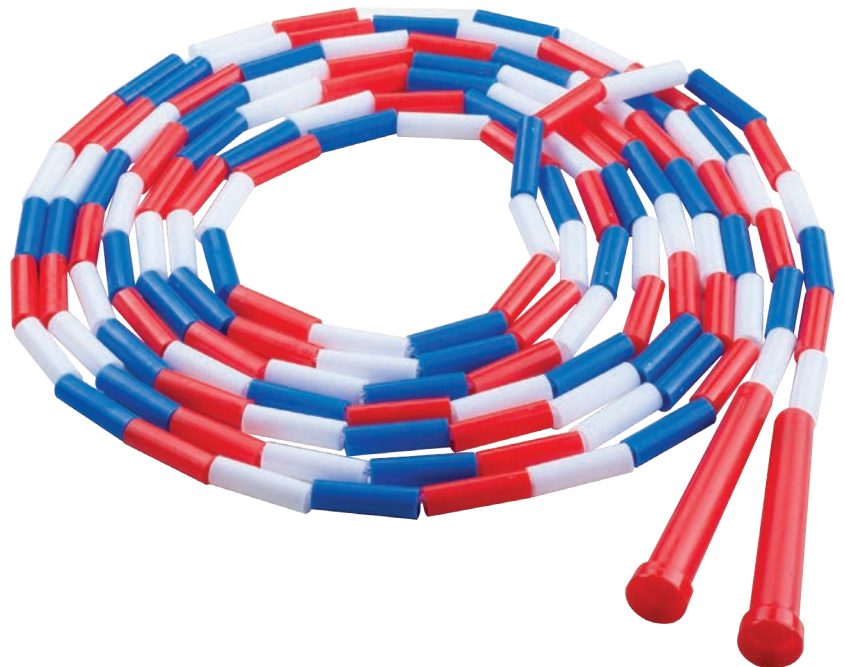

The Original Plastic Segmented Jump Ropes
Page 108

SECTION CONTENTS

Activity Sets	103	Foam Balls	111
Cage Balls	104	Discs	113
Tetherballs / Tug of War / Parachutes	105	Nets	114
Hoops / Games	106	Scooters	115
Kickballs / Dodgeballs	107	Storage Carts	116
Jump Ropes	108	Rackets / Paddles	117
Playground Ball Sets	109