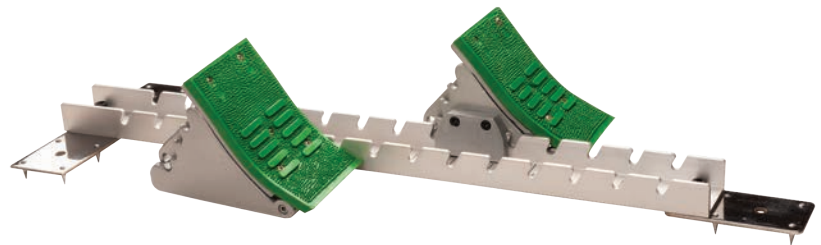

Olympic Style Starting Block
Page 171