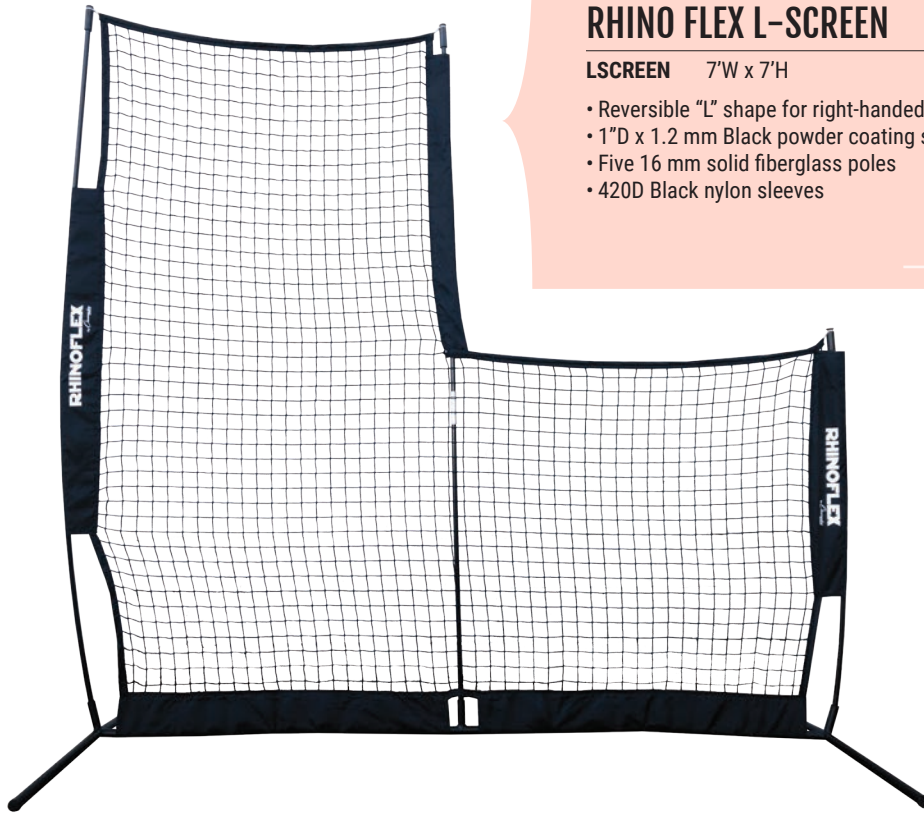

Z-PITCHING SCREEN

ZSCREEN 5'W x 7'H

\$275.16 each

- Protects pitchers from line drives during batting practice
- Reversible Z-shape
- Accommodates both left and right handed throwers or overhand and underhand tossing
- 45-ply mesh PE netting
- Pillow case style netting easily slides over frames in seconds

PITCHING SAFETY SCREEN

NB7236 6'W x 6'H

\$281.72 each

- 36" Drop to throw through
- Heavy-duty 1.5" steel tube frame
- Reversible for left-handed or righthanded thrower
- Heavyweight nylon netting
- Pillow case style netting easily slides over frames in seconds