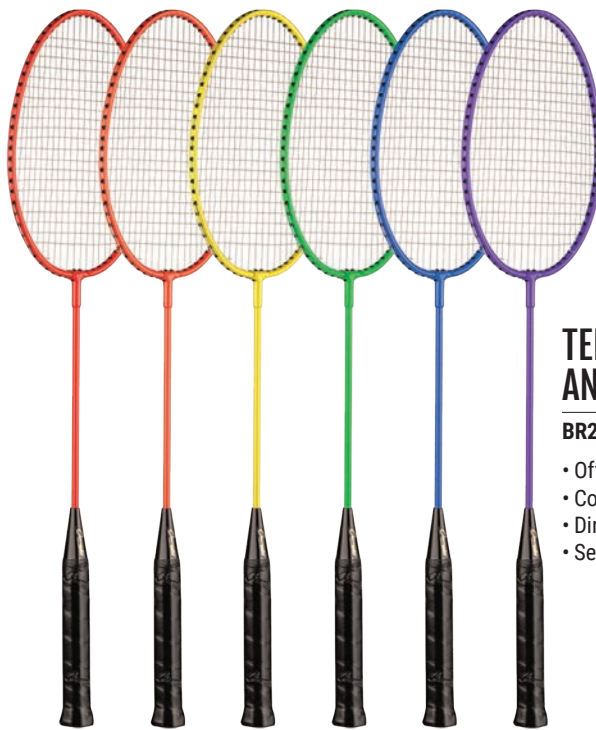

TEMPERED STEEL SHAFT AND FRAME SET

BR21SET 26"L $126.80 set

- Official size
- Coated steel strings
- Dimpled leather grip
- Set of six colors