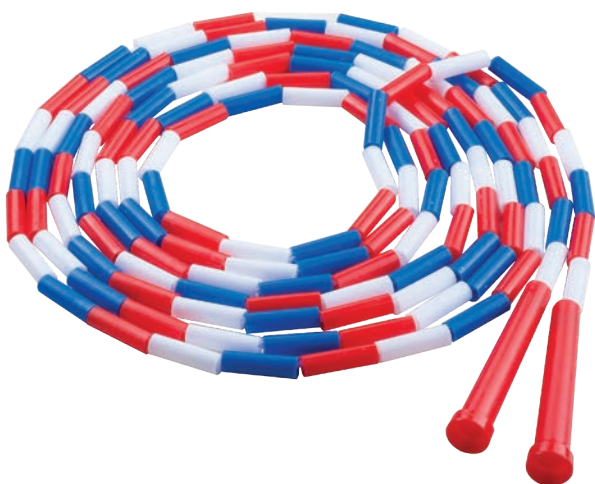

THE ORIGINAL PLASTIC SEGMENTED JUMP ROPES

PR16	16'L, Red/White/Blue	$5.68 each
PR10	10'L, Orange/White	$3.68 each
PR9	9'L, Blue/White	$3.42 each
PR8	8'L, Yellow/White	$3.14 each
PR7	7'L, Red/White	$2.88 each
PR6	6'L, Green/White	$2.40 each

- Fun recreational or Phys. Ed. activity for kids
- Great cardiovascular and fitness benefits for adults
- The sound of the beads hitting the floor helps teach rhythm
- Available in a variety of lengths to accommodate all jumpers