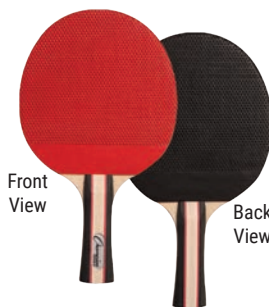

PN9

\$10.20 each

- Sponge thickness: 1.5mm
- Spin-Speed-Control Ratings: 4-4-7
- Anatomic handle
- Laminated
- 7-Ply

Front View

Back View

PIPS OUT RUBBER FACE PADDLE

PN6

\$9.10 each