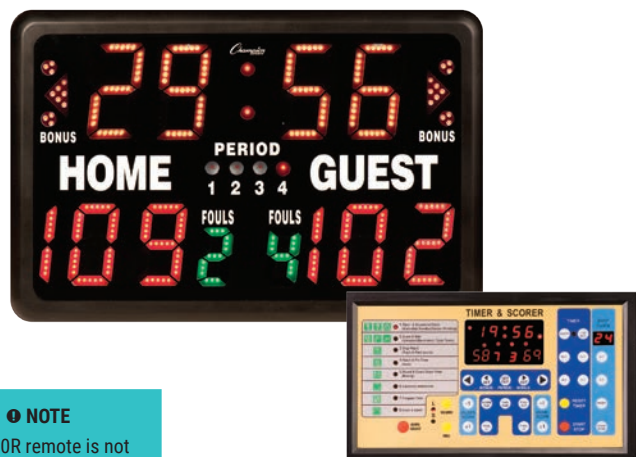

MULTI-SPORT TABLETOP INDOOR ELECTRONIC SCOREBOARD WITH REMOTE CONTROL

T90R 24"L x 16"H x 10"D **$1,059.48 each**

- Includes an 8-button remote that adjusts the score and clock
- Horn/buzzer can be used for scoring basketball, wrestling and volleyball
- Clock counts up or down from 99:99
- Scores up to 199
- Period bonus and possession indicator
- Can be used as a digital clock with alarm
- Built in control panel
- Large LED readouts visible up to 150' away
- Rugged construction
- Designed for indoor use only
- 5"H Clock and score digits

NOTE
The T90R remote is not compatible with the T90

ELECTRONIC POSSESSION ARROW

PARROW 21"L x 3"W x 6"H **$273.62 each**

- Plug in electronic possession arrow
- Large LCD panel
- LED lights
- 4'L Cord