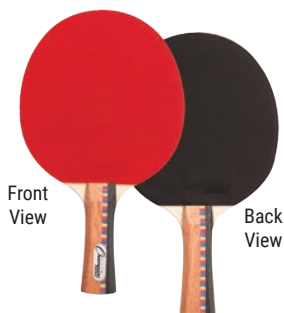

The Pro Series gives the feeling of absolute control under pressure, which is required for a successful speed oriented attacking game.

+ WRB

The WRB (Weather Resistance Barrier) System accelerates the blade face for faster returns, more power and extra sensitivity of touch.

CHOOSE THE TABLE TENNIS RUBBER THAT COMPLIMENTS YOUR STYLE

Front View

Back View

PIPS IN RUBBER FACE PADDLE

PN14

$12.44 each

- 7-Ply
- Sponge thickness: 1.5mm
- Spin-Speed-Control Ratings: 6-5-7
- Flared handle