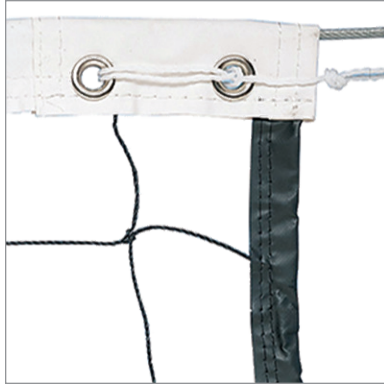

VOLLEYBALL NET

VN100 32'W x 3'H

$88.88 each

- 2.6 mm Polyethylene netting
- Vinyl coated 38' steel cable top
- 2.5"W White headband and nylon roped bottom

RETAIL
PACKED