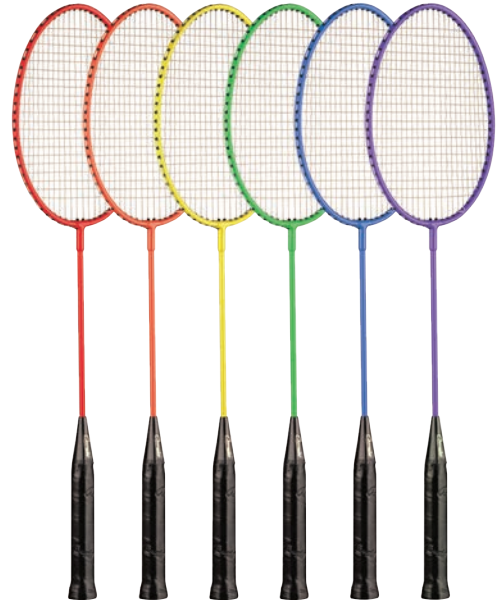

Set of Six Colors
BR20SET

TEMPERED STEEL SHAFT AND FRAME

BR20 26"L **$16.42 each**
BR20SET 26"L, Set of six colors **$101.14 set**

- Official size
- Heavy-duty braided nylon strings
- Dimpled leather grip