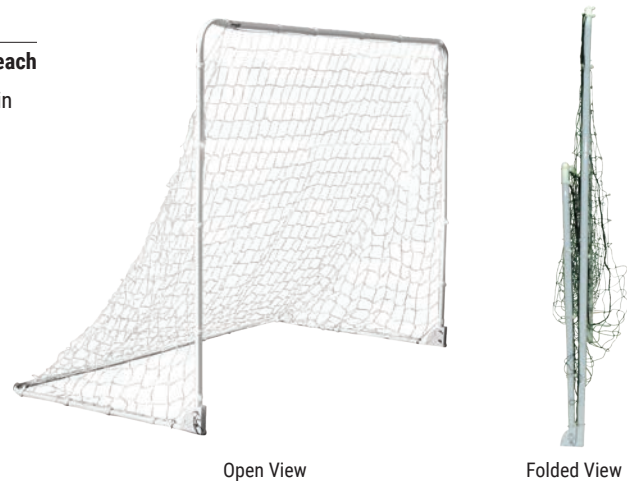

EASY FOLD SOCCER GOAL

SG86	8' x 6'	\$155.42 each
-------------	---------	----------------------

- 1.5" Welded steel frame
- Heavy-duty Phys. Ed. net with VELCRO® corner loops
- Easy fold hinges with locking pin
- Folds flat for easy storage
- Sold individually