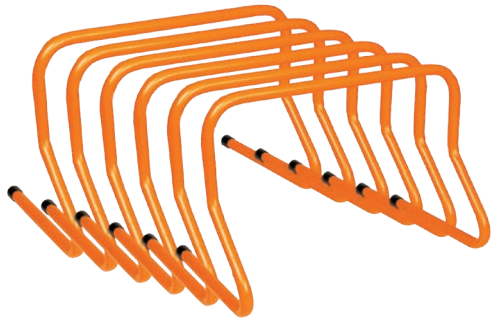

WEIGHTED TRAINING HURDLE SET

WPH12SET 12"H
WPH9SET 9"H
WPH6SET 6"H

- Pro weighted
- Tip-resistant
- Offers optimum stability
- Nylon bag included
- Orange hurdles
- Set of six

$139.90 set
$130.48 set
$121.50 set