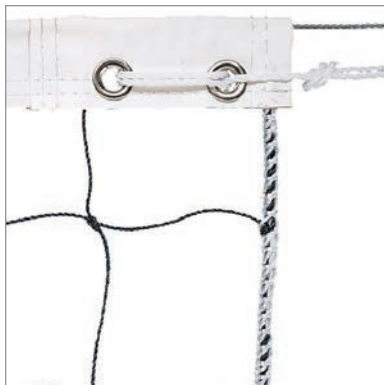

VOLLEYBALL NET

VN100 32'W x 3'H

\$88.88 each

- 2.6 mm Polyethylene netting
- Vinyl coated 38' steel cable top
- 2.5"W White headband and nylon roped bottom

RETAIL
PACKED

VOLLEYBALL NET

VN1 32'W x 3'H

\$48.82 each