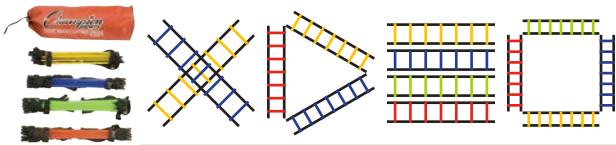

COLOR SECTIONED AGILITY LADDER SET

AGLCLR Four sections each measuring 2 m x 16"W **$63.40 set**

AGLCLR4 Four sections each measuring 4 m x 16"W **$100.66 set**

- AGLCLR: Connect the red, yellow, blue and green 2 meter sections to form an 8 meter long multi-colored ladder
- AGLCLR4: Connect the red, yellow, blue and green 4 meter sections to form a 16 meter long multi-colored ladder

Example Configurations