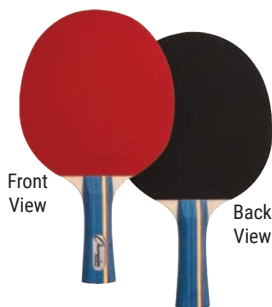

Front View

Back View

PIPS IN RUBBER FACE PADDLE

PN9

$10.20 each

- Sponge thickness: 1.5mm
- Spin-Speed-Control Ratings: 4-4-7
- Anatomic handle
- Laminated
- 7-Ply