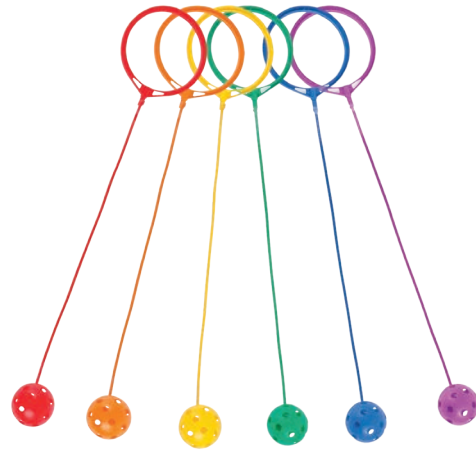

SWING BALL SET

SBSET

18" L Cord

$27.60 set

- Ring and swing your leg to get the ball moving
- Ankle ring is 5.5"D
- Set of six colors