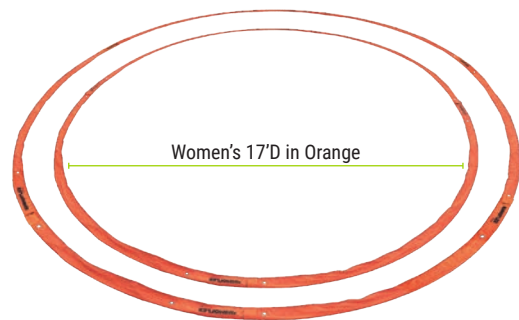

Women's 17'D in Orange

Men's 18'D in Orange