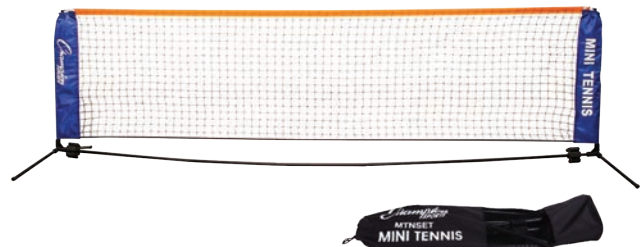

MINI TENNIS NET SET

MTNSET

\$245.98 set

- Great for indoor/outdoor play
- Sets up in minutes
- Made of lightweight steel
- Carrying case included
- 10'W x 3'H

BADMINTON

Tempered Steel Twin-Shaft and Frame
Page 184