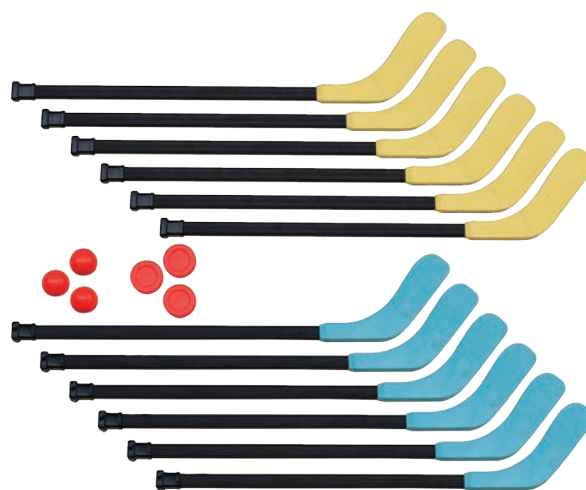

DELUXE RHINO STICK SENIOR HOCKEY SET

HS47SET 47" L Shaft

\$198.38 set

- Blade is made of high-density polyethylene that won't mar floors
- Shaft is made of extra strong ABS plastic
- Provides high impact resistance by strengthening and stiffening the blade
- Use indoors or outdoors
- 12 Sticks: six blue, six yellow
- Two red goalie sticks
- Two red pucks
- Two orange no-bounce balls
- Two extra blades: one yellow, one blue
- Ages 10 through adult

ULTRA SHAFT HOCKEY SET

US52SET	52"L Ultra shaft	\$237.18 set
US47SET	47"L Ultra shaft	\$224.72 set
US42SET	42"L Ultra shaft	\$204.10 set

- Superior polyethylene with dual L-beams running the entire length
- Center dowel for extra strength
- High density blades are reinforced with fiberglass for strength and stability
- 12 Sticks: six black, six red
- Two red pucks
- Two no-bounce orange balls
- Two extra blades: one black, one red

RHINO HOCKEY SET

RSHOCKEYSET	36"L Shaft	\$439.22 set
--------------------	------------	---------------------

- RHINO Skin® coating resists wear and tear
- Extra-large foam blade is lightweight
- Plastic shaft offers a comfortable grip
- 12 Sticks: six blue, six yellow
- Three orange polyurethane pucks
- Three orange polyurethane balls