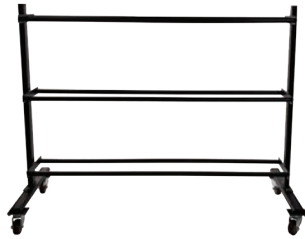

PROMAX 3-LEVEL MEDICINE BALL RACK

RPXRACK 62"L x 18.5"W x 45"H

$488.58 each

- Space between the tiers is 16"
- Compatible with the Champion Sports PRX series (page 134) and Champion Sports RPX series (page 134)
- Balls sold separately

Front View