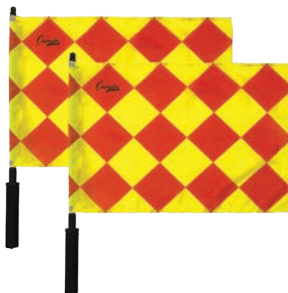

OFFICIAL DIAMOND LINESMAN'S FLAG SET

LF3 **$10.70 set**

- 100% Polyester
- Custom foam handles
- Set of two flags
- Diamond yellow and orange pattern
- Packed in a custom carrying case