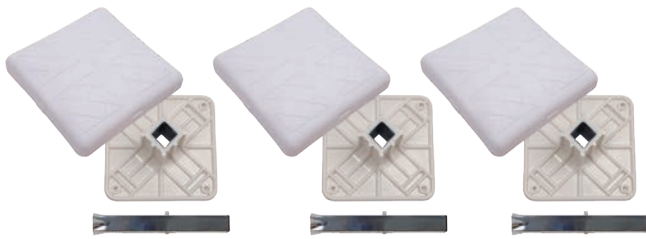

ANCHORED BASE SET WITH MOLDED SHELL

M250 15"L x 15"W x 3"H **$302.66 set**

- Anchored base
- Molded plastisol shell Injection filled with urethane foam
- Heavy-duty steel anchor is molded into vinyl plastisol shell
- Set of three
- Includes anchors