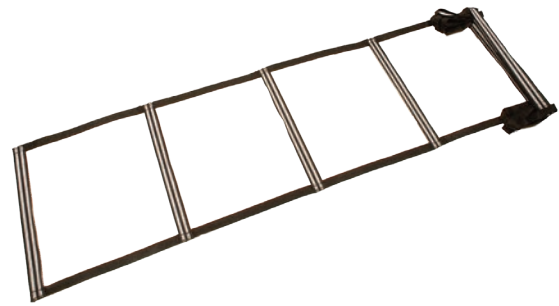

INDOOR AGILITY LADDER

AGLIND 180"L x 18"W

$95.80 each

- Two iron rods
- 11 Rungs and nylon corner
- Shift and slide resistant
- Will not mar indoor floors
- Carrying bag included