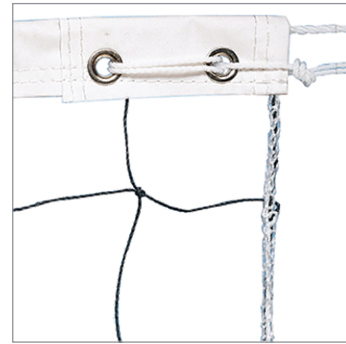

VOLLEYBALL NET

VN2BPK Pink

$41.16 each

VN2BOR Orange

$41.16 each

VN2BYL Yellow

$41.16 each

VN2BGN Green

$41.16 each

VN2B White

$41.16 each

- 2 mm polyethylene netting
- 4" Vinyl square mesh
- 2"W Headband with nylon rope cable
- 32'W x 3'H

Pink

Orange

Yellow

Green

White