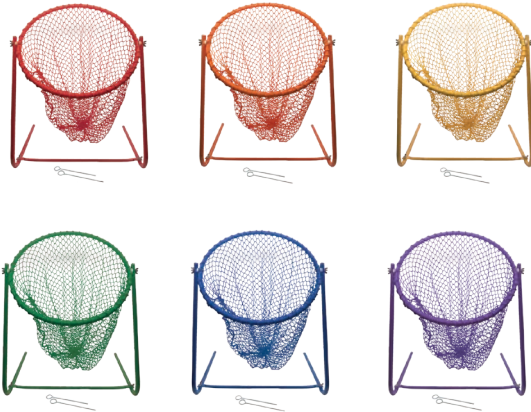

Soft Uncoated
Foam

Rounded and
Grooved Edge

YELLOW FOAM DISC

FD1 9"D x 2"H

\$4.36 each

- Indoor and outdoor use
- The soft foam is great for younger children
- Eliminates the fear of painful impact

Soft Uncoated
Foam