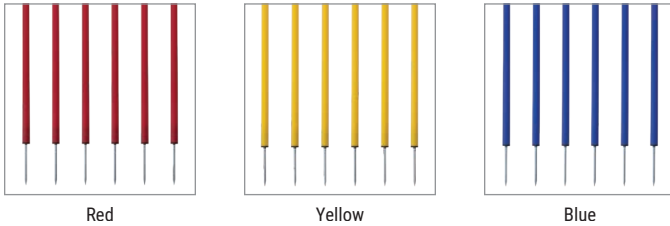

COACHING STICKS

CS6RD Red
CS6YL Yellow
CS6BL Blue

$84.36 set
$84.36 set
$84.36 set

- Plastic uprights
- Round steel base
- Steel ground pegs
- Set of six
- 60"H x 1"OD