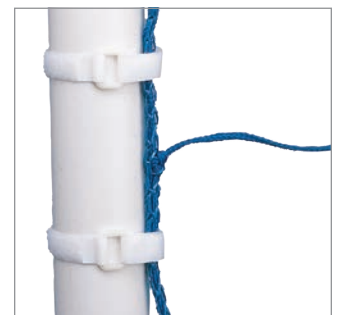

NET FASTENERS

SNT **$32.04 dozen**

- VELCRO® Net fasteners attach the net to any goal post up to 4"D