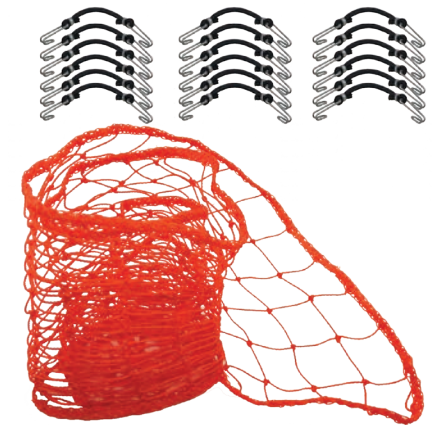

BALL REBOUNDER

LBT10

40" x 80"

\$206.20 each

- Sturdy steel frame
- 3'W x 4'H Nylon rebound area
- Adjustable for varied rebound angles

REPLACEMENT NET AND BUNGEE LOOPS

LBT10RP

\$36.78 each