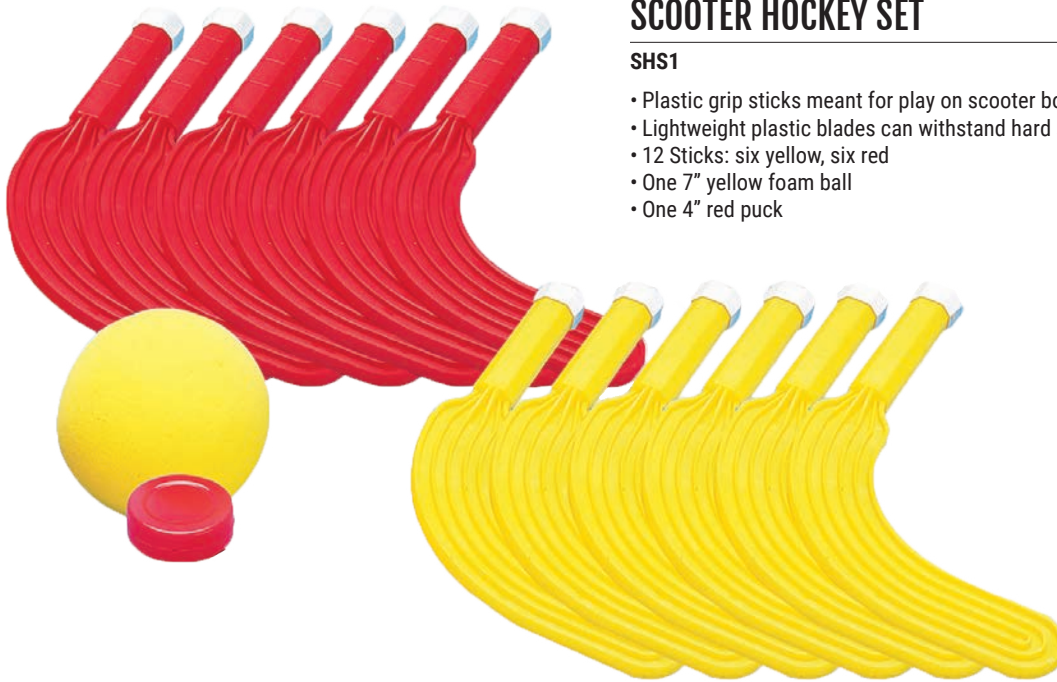

SCOOTER HOCKEY SET

SHS1

$43.76 set

- Plastic grip sticks meant for play on scooter boards
- Lightweight plastic blades can withstand hard shots
- 12 Sticks: six yellow, six red
- One 7" yellow foam ball
- One 4" red puck