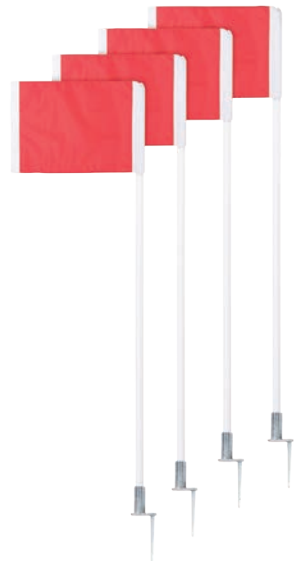

SPRING LOADED SOCCER CORNER FLAGS

SCF30 $139.84 set

- Solid steel peg for easy ground insertion
- Spring loaded
- 60"H x 1" OD white plastic poles
- Set of four