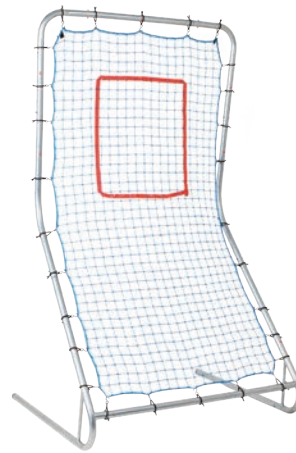

ARC REBOUNDER

AR4272 42"W x 72"H

$143.16 each

- Versatile, allows players to practice everything from pitching to taking grounders
- Made with silver powder-coated durable 1.25" steel frame
- 30-ply mesh PE netting
- Strike zone outline to practice pitch location and accurate throwing
- Includes 28 bungee hooks and four ground spikes