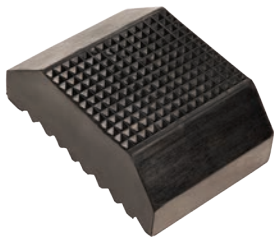

- 1" Onside kicking tee
- Most popular tee in college and professional play
- Textured top surface
- Each color sold individually
- 6"L x 6"W x 6"H

1" ONSIDE KICKING TEE

GZOS Black \$19.22 each

- 1" Onside kicking tee
- Most popular tee in college football play
- Textured top surface
- 6"L x 6"W x 6"H

2" KICKING TEE

GZ2 Black \$20.74 each

- 2" Kicking tee
- Most popular high school kicking tee
- Textured top surface
- 6"L x 6"W x 6"H

STEALTH 3-WAY KICKING TEE

T3N1 Green \$13.20 each

- Three-way kicking tee
- Improves effectiveness of kicking
- Same onside kick notch as in the Ground Zero® onside tee
- Reshaped middle access for squib kicks
- 6.25"L x 4.5"W x 1.75"H

2" EXTRA-POINT TEE

KT3 Black \$5.18 each

- 2" Rubber tee
- 5"L x 4"W x 2"H

4-IN-1 KICKING TEE

KTT41 Black \$14.88 each

- Mode 1: Ground level
- Mode 2: 1" Kicking block
- Mode 3: 1" Kicking tee
- Mode 4: 1.75" Kicking block