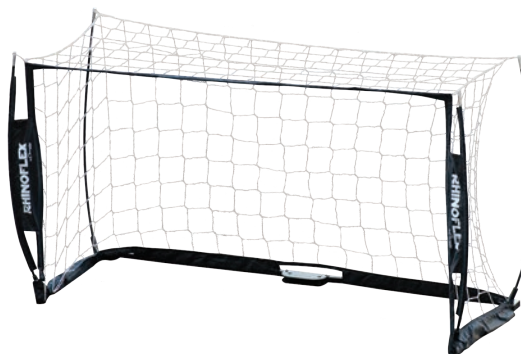

RHINO FLEX PORTABLE SOCCER GOAL

RSG35 3' x 5'

$104.64 each

- RHINO Flex technology gives more stability and balance, flexibility upon impact
- Quick set up and take down time without the use of tools
- Includes goal netting, powdercoated steel frame, composite poles, stakes
- Carrying bag for easy portability and storage included