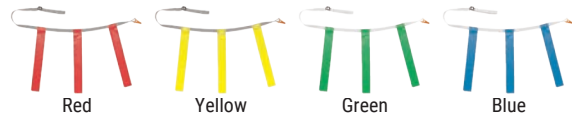

TRIPLE FLAG FOOTBALL SET

TFFAX	Adult XL, gray belt, 40"L-50"W	$54.12 dozen
TFFA	Adult, black belt, 32"L-39"W	$52.02 dozen
TFFY	Youth, white belt, 25"L-31"W	$50.96 dozen

- Quick release clip
- Available in red, yellow, green and blue