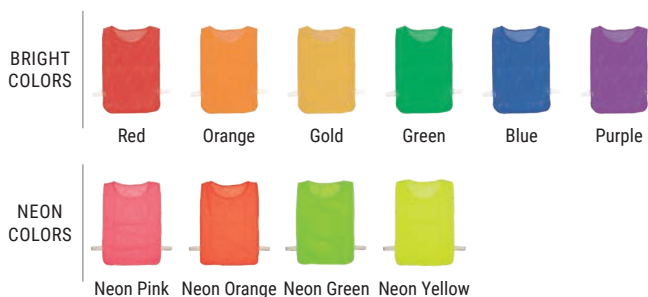

DELUXE PINNIES

MPA Adult size, bright colors **$110.38 dozen**
MPAN Adult size, neon colors **$114.66 dozen**
MPY Youth, bright colors **$92.40 dozen**
MPYN Youth, neon colors **$96.68 dozen**

- One-piece elastic waistband
- Bright colors: red, orange, gold, green, blue, purple
- Neon colors: neon orange, neon pink, neon green, neon yellow