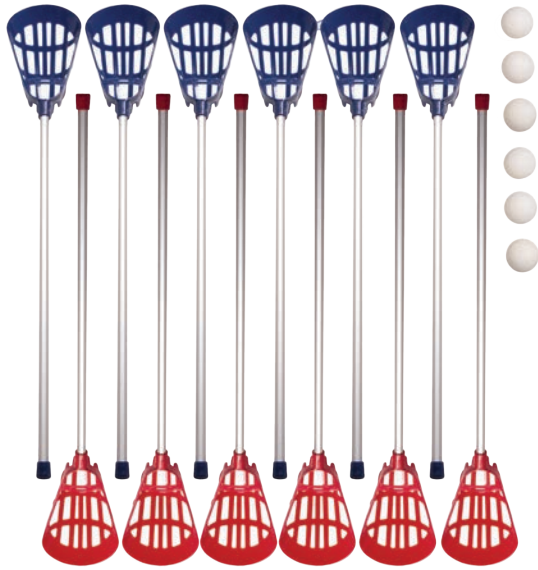

3 MM LACROSSE NETS

LN53 6'W x 6'H x 7'D **\$121.70 pair**

- Official size
- 3 mm knot-less polyester
- 1.5" Square nylon mesh

3 MM WEATHER TREATED LACROSSE NETS

LN53WT 6'W x 6'H x 7'D **\$136.60 pair**

- Official size
- 3 mm knot-less polyester weather treated
- 1.5" Square nylon mesh
- Black only