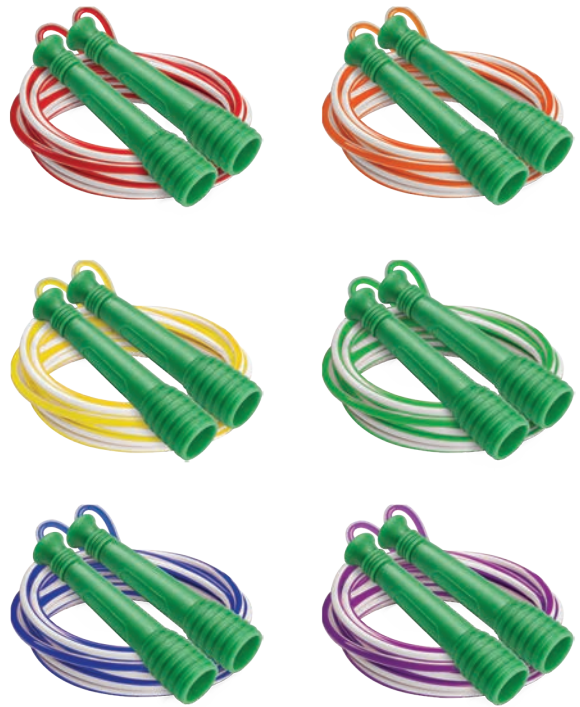

DELUXE XU JUMP ROPE

EXR16SET	16'L, Purple handles	$31.62 set
EXR10SET	10'L, Orange handles	$25.88 set
EXR9SET	9'L, Blue handles	$23.02 set
EXR8SET	8'L, Yellow handles	$20.10 set
EXR7SET	7'L, Red handles	$17.24 set
EXR6SET	6'L, Green handles	$14.38 set

- Durable solid vinyl
- Handles secured on inside for smooth spinning rotation
- High impact plastic handles
- Shatter and crack resistant
- Sold in sets of six