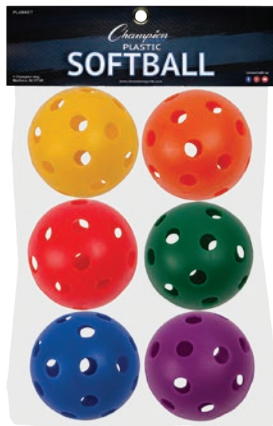

PLBBSET \$7.40 set

- 9"D
- Set of six assorted colors

YELLOW PLASTIC SOFTBALL SET

PLSB6R \$9.42 set

- 12"D
- Set of six
- Yellow

PLASTIC SOFTBALLS ASSORTED COLOR SET

PLSBSET \$9.80 set

- 12"D
- Set of six assorted colors

PLASTIC SOFTBALLS

PLSBYL Yellow \$18.08 dozen
 PLSB White \$18.08 dozen

- 12"D
- Sold in dozens

RHINO MEGA BALL PLASTIC BAT SET

BB27SET 24"L **\$46.74 set**

- Oversized 3.5"D barrel
- Durable plastic
- Easy contact and good grip
- Set of six colors