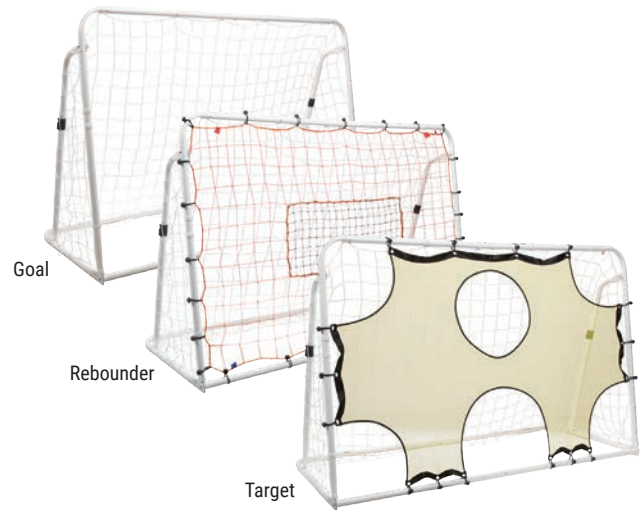

3-IN-1 SOCCER TRAINING GOAL

SG3IN1	6' x 4'	$170.96 each

- All-in-one soccer goal, soccer rebounder and soccer target
- Perfect for developing multiple soccer skills
- Heavy-duty weather resistant 1.25" powder-coated 6'W x 4'H frame
- 4'W x 4'H Phys. Ed. net with self-stick hanging loops for easy assembly
- Easy push button assembly
- Bungee cord, rebounder and target included
- Easy adjustable clamps for multiple rebound angles
- Sold individually