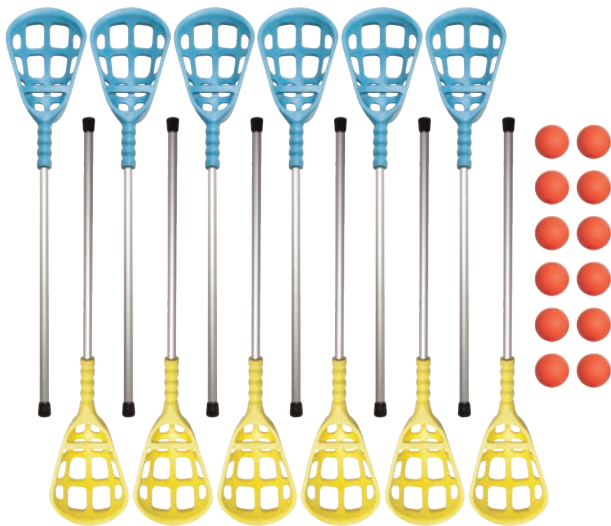

SOFT LACROSSE SET

LAXSR

\$226.78 set

- Great team sport for Phys. Ed. or recreation classes
- Can be used indoors or outdoors
- 40"L Aluminum sticks
- 12 Player set includes 12 sticks: six red, six royal blue
- Collapsible soft plastic head
- Six white vinyl balls