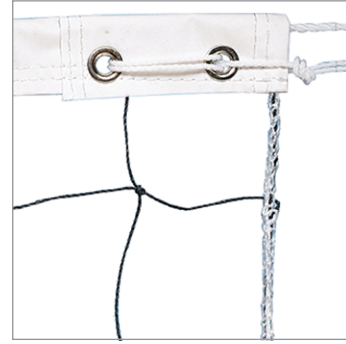

VOLLEYBALL NET

VN2 32'W x 3'H

$41.38 each

- 2.2 mm polyethylene netting
- 4" Vinyl square mesh
- 2"W White headband with nylon rope cable