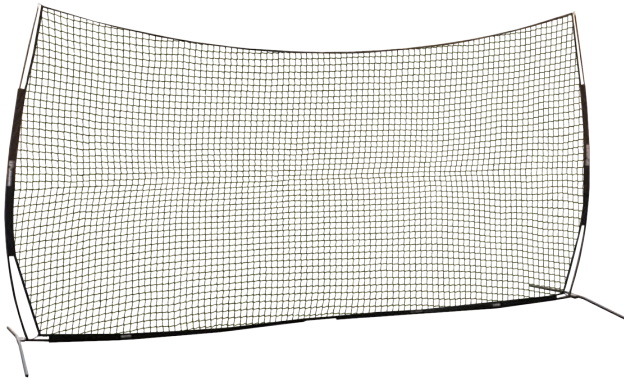

RHINO® FLEX BARRIER NET

RBN211 21' x 10'

\$564.32 each

- Durable unique RHINO® Flex design
- Use it as a backstop, barrier net or for field division
- Great for lacrosse, soccer and other sports
- Breaks down in minutes
- Good for all ages
- Comes complete with net, ground frame, stakes and composite bow poles
- Carrying bag with wheels included