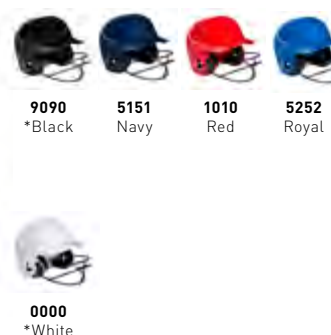

MVP FASTPITCH BATTING HELMET

380433 / MSRP: $55.00 / SIZE: S-M, L-XL
YTH: 380435 / MSRP: $55.00 / SIZE: ONE SIZE FITS MOST

FEATURES: Designed with a durable ABS shell and performance padding for excellent protection and comfort, our updated MVP series is offered in two sizes for a fit that is snug, yet forgiving. The wire fastpitch softball mask provides additional face protection to give you the confidence you need to perform at the plate. NOCSAE certified.

* Youth Colors

SIZES (INCHES)	
Small/Medium	6 3/4" - 7 3/8"
Large/XL	7 3/8" - 7 7/8"
Youth	6 1/2" - 7 1/4"