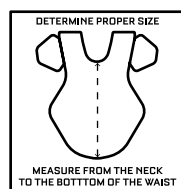

SAMURAI CHEST PROTECTOR

380379 & 380380 / MSRP: $150.00 / SIZE: 15"-16"

YTH: 380378 / MSRP: $135.00 / SIZE: 14"

FEATURES: Our top selling gear series, we build the Samurai with high quality materials made for the serious catcher that demands performance. The Samurai Chest Protector is made with Low Rebound Foam with a specially designed grippy surface to help keep balls in front of you. We offer this series in many colors to make sure you have the chance to look and feel like a pro no matter what field you're playing on. NOCSAE certified.