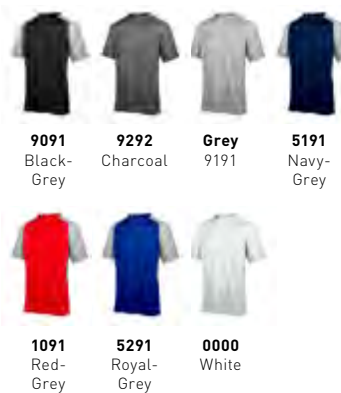

AEROLITE CREW BASEBALL JERSEY

350751 / MSRP: $40.00 / SIZE: XS-XXL
YTH: 350752 / MSRP: $35.00 / SIZE: S-XL

MATERIALS: 100% Polyester

FEATURES: Lightweight and breathable, the Mizuno AEROLITE Crew Jersey features moisture management, mesh fabric with raglan sleeve construction for added flexibility and range of motion. Classic pant grey color blocking on the sleeves and sides makes this the "go-to" jersey for any team.