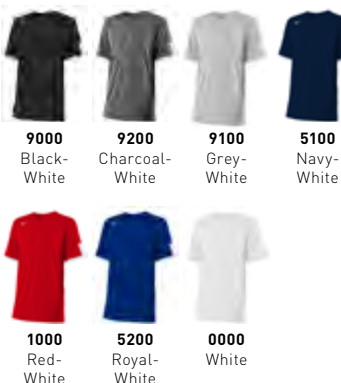

AEROLITE V-NECK JERSEY

351032 / MSRP: $40.00 / SIZE: XS-XXL
YTH: 351033 / MSRP: $35.00 / SIZE: S-XL

FEATURES: Mizuno's Aerolite V-Neck Jersey is the latest addition to this popular collection. Featuring a lightweight, breathable yet durable fabric required to perform at the highest level. Set in sleeve construction with white accents on sleeve ends gives any team that winning look.