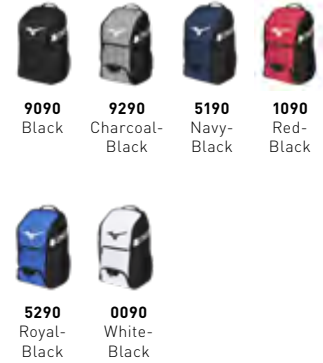

CROSSOVER BACKPACK 22

360317 / MSRP: $70.00

DIMENSIONS: 9"x12.5"x20" **VOLUME:** 36 Liters

FEATURES: Our Crossover Backpack 22 is a versatile backpack that comes in assortment of team colors and can easily transition from the field to lifestyle. The backpack has Utility Loops which allow customizable storage from player to player, whether it be hanging your batting gloves or helmet, or bat storage. The increased padding in the shoulder straps and back pad provide ultimate comfort for long days at the field. The separate ventilated shoe compartment keeps your gear separate, as well as a laptop sleeve keeps your technology safe and accessible for those long tournament days