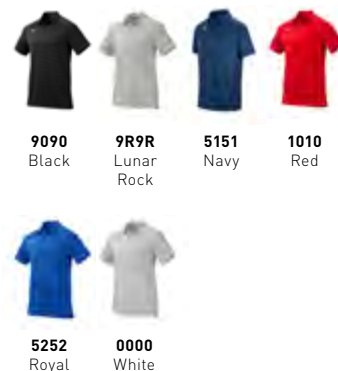

MEN'S MIZUNO ACCEL POLO

530225 / MSRP: \$50.00 / SIZE: S-XXXL

MATERIALS

94% Polyester, 6% Spandex

FEATURES

The Mizuno Accel Polo features our Mizuno DryLite™ technology that transports excess moisture away from the body. This solid one-color polo will be your go-to for all activities.

MEN'S SCOUT POLO

530079 / MSRP: \$45.00 / SIZE: S-XXXL

MATERIALS: 100% Polyester

FEATURES: Made with stretchy, sweat-wicking, subtly horizontal striped fabric, the Scout Polo brings modern professionalism to any competition. The sleek design features a high-low waist length, open collar and silicon logo application on the right chest for a premium look.