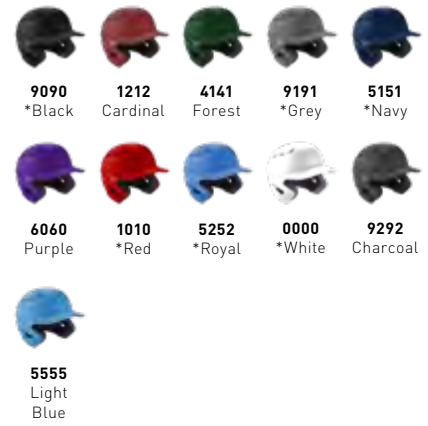

B6 BATTING HELMET - SOLID

380388 / MSRP: $60.00 / SIZE: S-M, L-XL
YTH: 380390 / MSRP: $60.00 / SIZE: ONE SIZE FITS MOST

FEATURES: Our newest helmet design, the B6 Batting Helmet is constructed with a durable ABS plastic shell and features Mizuno's exclusive honeycomb structure, which makes for a lighter and stronger helmet design. An EVA Foam inner core provides superior protection and interior comfort, while a MIZUNO DRYLITE® liner helps control moisture. Comes with pre-marked hole locations for mask placement. Available in an array of colors with a solid matte finish. Meets NOCSAE standards.

* Youth Colors

SIZES (INCHES)	
Small/Medium	6 3/4" - 7 3/8"
Large/XL	7 3/8" - 7 7/8"
Youth	6 1/2" - 7 1/4"