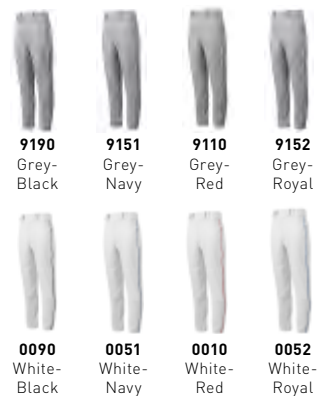

PREMIER PIPED PANT

350148 / MSRP: $55.00 / SIZE: XS-XXL
YTH: 350149 / MSRP: $50.00 / SIZE: S-XXXL

MATERIALS: 100% Polyester Double Knit

FEATURES: Performance at the highest level. The Mizuno Premier Piped Baseball Pant offers the player a professional look and feel. This elastic finished leg opening style is offered in various piping colorways and is known as one of the most durable baseball pants on the market!