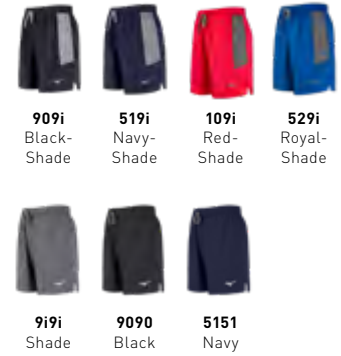

MEN'S MIZUNO 7" SHORT

530048 / MSRP: \$40.00 / SIZE: XS-XXL

MATERIALS: 88% Polyester, 12% Spandex

FEATURES: The Mizuno 7" Volley Short gives guys the confidence to move in style. This no-pocket short has a drawstring closure and detailed color panels on the sides. It is made with a high quality stretch woven that provides solid durability for your tough workouts or competition.