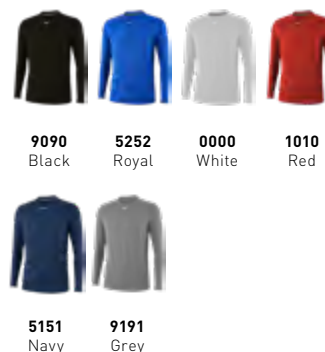

NEW LONG SLEEVE COMPRESSION TOP

351090 / MSRP: \$40.00 / SIZE: XS-XXL
 YTH: 351091 / MSRP: \$35.00 / SIZE: XS-XXL

MATERIALS

84% Recycled Polyester, 16% Spandex

FEATURES

This versatile top is perfect as a base layer while working out or under a jersey. Featuring Mizuno DryLite® Technology that transports excess moisture away from the body. 4 way stretch fabric and deep raglan sleeves for full range of motion.