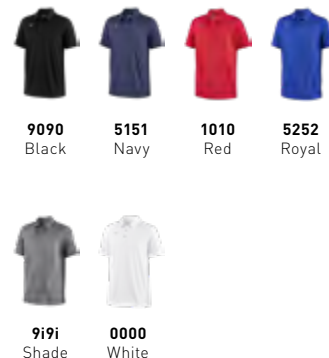

MEN'S MIZUNO ACCEL POLO

530225 / MSRP: \$50.00 / SIZE: S-XXXL

MATERIALS

94% Polyester, 6% Spandex

FEATURES

The Mizuno Accel Polo features our Mizuno DryLite™ technology that transports excess moisture away from the body. This solid one-color polo will be your go-to for all activities.