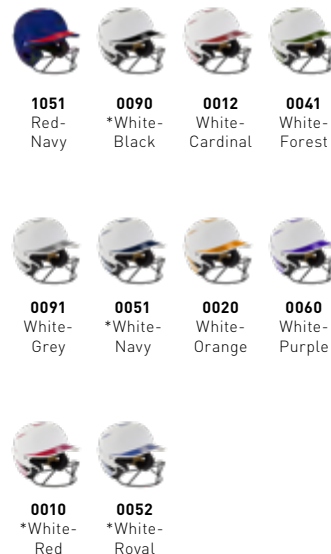

F6 BATTING HELMET

380392 / MSRP: $70.00 / SIZE: S-M, L-XL
YTH: 380394 / MSRP: $70.00 / SIZE: ONE SIZE FITS MOST

FEATURES: Our newest helmet design, the F6 Batting Helmet is designed with the female athlete in mind. It's constructed with a durable ABS plastic shell and an EVA Foam inner core for superior protection and interior comfort. MIZUNO DRYLITE® liner helps control moisture. Comes with mask and pre-marked hole locations for mask placement. Available in an array of colors with a dual tone matte finish. Meets NOCSAE standards.

* Youth Colors

SIZES (INCHES)	
Small/Medium	6 5/8" - 7 1/8"
Large/XL	7 1/8" - 7 6/8"
Youth	6 1/2" - 7 1/4"