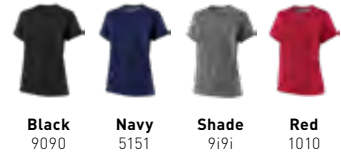

NEW WOMEN'S PERFORMANCE SHORT SLEEVE

530241 / MSRP: $40.00 / SIZE: XS-XXXL

MATERIALS

50% Recycled Polyester, 40% Polyester, 10% Spandex

FEATURES

The Mizuno Performance Short Sleeve is an ideal lightweight piece allowing full range of motion and features a mesh back for maximum breathability..