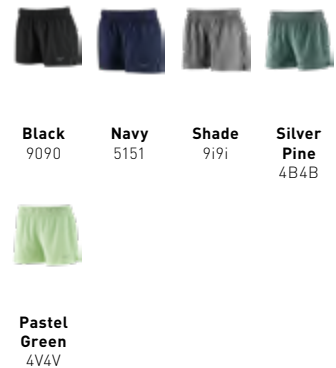

FEATURES

The Women's Performance 4-inch Short contains a liner to keep you secure and features a back zipper storage pocket, side seam pockets, and taped seams for a sleek finish.