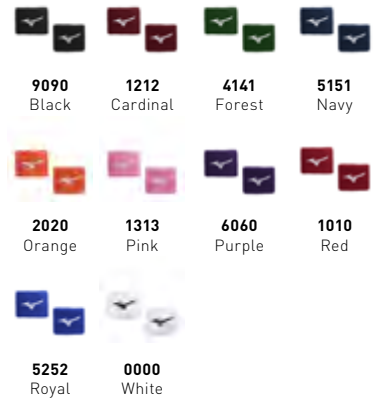

CORE
TEAM

3535
Optic
Yellow

2 INCH WRISTBANDS G2

370232 / MSRP: \$8.00 / SIZE: ONE SIZE FITS ALL

FEATURES: Absorbent, comfortable, and made with a durable fabric that is machine washable and designed to hold up to the rigors of the game! Features an embroidered MIZUNO RUNBIRD® Logo for a premium look.