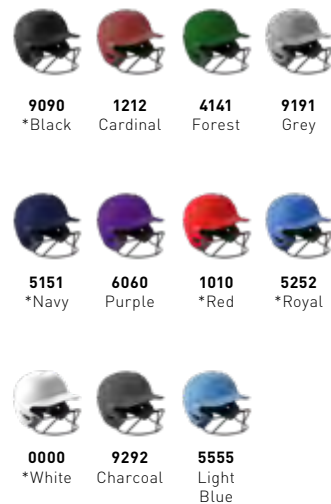

F6 BATTING HELMET - SOLID

380395 / MSRP: $70.00 / SIZE: S-M, L-XL
YTH: 380397 / MSRP: $70.00 / SIZE: ONE SIZE FITS MOST

FEATURES: Our newest helmet design, the F6 Batting Helmet is designed with the female athlete in mind. It's constructed with a durable ABS plastic shell and features Mizuno's exclusive honeycomb structure, which makes for a lighter and stronger helmet design. An EVA Foam inner core provides superior protection and interior comfort, while a MIZUNO DRYLITE® liner helps control moisture. Comes with mask and pre-marked hole locations for mask placement. Available in an array of colors with a solid matte finish. Meets NOCSAE standards.

* Youth Colors

SIZES (INCHES)	
Small/Medium	6 5/8" - 7 1/8"
Large/XL	7 1/8" - 7 6/8"
Youth	6 1/2" - 7 1/4"