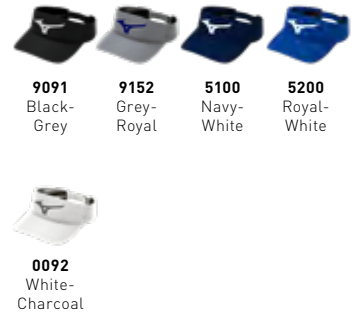

MIZUNO DIAMOND VISOR

370275 / MSRP: $32.00 / SIZE: ONE SIZE FITS ALL

FEATURES: This visor was designed to stay cool and dry while maintaining a professional appearance. The multi-layered headband absorbs sweat, while the mini pique weave fabric wicks away moisture and dries quickly. The Mizuno Diamond Visor features heat transfer logos, along with an adjustable hook and loop closure.