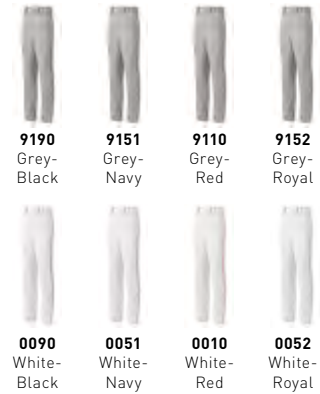

PREMIER PRO PIPED PANT G2

350387 / MSRP: \$60.00 / SIZE: XS-XXL
 YTH: 350388 / MSRP: \$55.00 / SIZE: S-XXXL

MATERIALS

100% Polyester Double Knit

FEATURES

Performance at the highest level. The Premier Pro Piped Baseball Pant G2 offers a professional look and feel. This hemmed finished leg opening style is offered in various piping colorways and is known as one of the most durable baseball pants on the market!