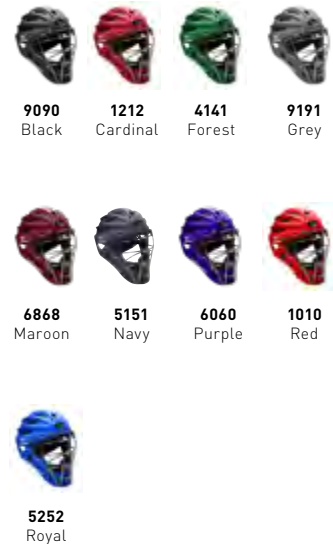

SAMURAI FASTPITCH CATCHER'S HELMET

380253 / MSRP: $125.00 / SIZE: 6 1/2" - 7 1/4"

FEATURES: Our top selling gear series in baseball and fastpitch softball, we build the Samurai with high quality materials made for the serious catcher that demands performance. We offer this series in many colors and with a design that matches the chest and shins to keep you looking and playing your best. The size of this helmet is engineered to fit a majority of female players, and the specifications are built to the exact same quality and protection level as our Samurai baseball catcher's helmets.