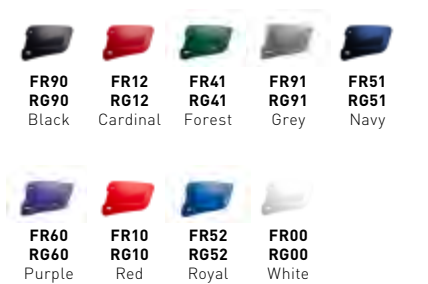

BATTER'S FACE PROTECTOR

380423 / MSRP: $25.00

FEATURES: Mizuno's new Extended Jaw Protector is constructed of ABS plastic to give batters extra protection on the side of the helmet facing the pitcher. Available for both left-handed and right-handed batters, this extension will fit Mizuno's B6 line of batting helmets in all sizes so there is no need to drill any additional holes.

RG = Right Handed Batters // FR = Left Handed Batters