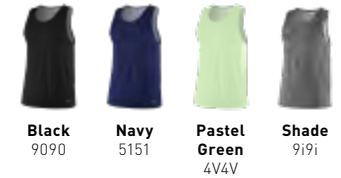

NEW MEN'S PERFORMANCE SINGLET

530247 / MSRP: \$35.00 / SIZE: S-XXXL

MATERIALS

50% Recycled Polyester, 40% Polyester, 10% Spandex

FEATURES

The Mizuno Performance Singlet allows for maximum range of motion while maintaining a mesh back for ultimate breathability.