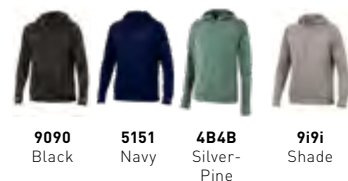

NEW MEN'S INFINITY HOODIE

422178 / MSRP: $80.00 / SIZE: XS-XXL

MATERIALS: 42% Recycled Polyester, 41% Polyester, 17% Spandex

FEATURES: The Mizuno Infinity Hoodie is lightweight, made from recycled materials and ready to be layered on any time you need it. With 2 zipper pockets, and adjustable hood and convenient thumbholes, it's your best cool-weather running companion.