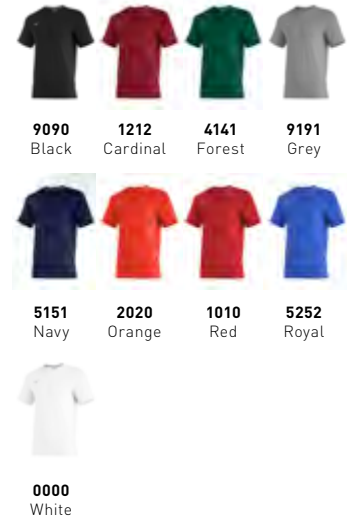

COMP DIAMOND SHORT SLEEVE CREW

350636 / MSRP: $30.00 / SIZE: XS-XXL
YTH: 350637 / MSRP: $25.00 / SIZE: S-XL

MATERIALS: 88% Polyester with 12% Spandex

FEATURES: Great for use as a practice tee or an alternate jersey. Lightweight, comfortable, and featuring MIZUNO DRYLITE® technology to help manage moisture.