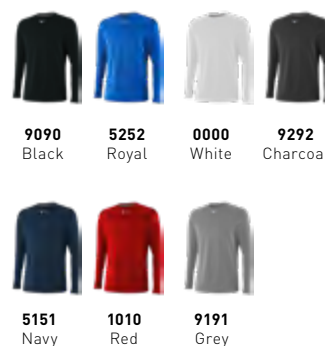

NEW THERMO COMPRESSION LONG SLEEVE

351084 / MSRP: \$45.00 / SIZE: XS-XXL
 YTH: 351085 / MSRP: \$40.00 / SIZE: S-XL

MATERIALS

90% Recycled Polyester, 10% Spandex

FEATURES

Made with sustainable fabrics and crafted specifically for those cool days. The Thermo Compression Long Sleeve has a dual sided 4 way stretch moisture wicking outer to keep you fresh and dry and a plush, fleeced lined inner to keep you warm and ready. With true compression fit and deep raglan sleeve for full range of motion.