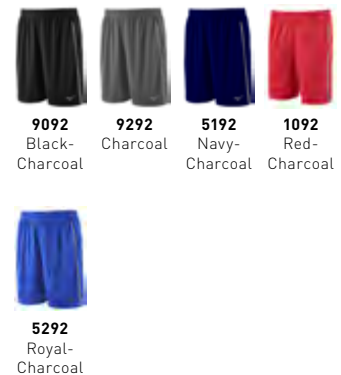

MEN'S ICON 8" SHORT

530211 / MSRP: \$25.00 / SIZE: S-XXL

YTH: 530212 / MSRP: \$20.00 / SIZE: S-XL

MATERIALS: 100% Polyester

FEATURES: The Icon Short has an 8-inch inseam and comfortable side pockets. This unlined short is utilizes our Mizuno DryLite™ technology and lightweight fabric to allow for easy movement. The elastic waistband with drawstrings combines for a more comfortable, secure fit in your training. The Youth Icon Short has a 6-inch inseam and comfortable side pockets. This unlined short utilizes our Mizuno DryLite™ technology and lightweight fabric to allow for easy movement. The elastic waistband with drawstrings combines for a more comfortable, secure fit in your training.