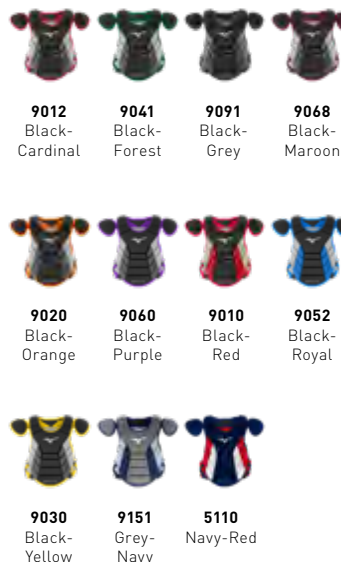

SAMURAI CHEST PROTECTOR

380379 & 380380 / MSRP: $150.00 / SIZE: 15"-16"

YTH: 380378 / MSRP: $135.00 / SIZE: 14"

FEATURES: Our top selling gear series, we build the Samurai with high quality materials made for the serious catcher that demands performance. The Samurai Chest Protector is made with Low Rebound Foam with a specially designed grippy surface to help keep balls in front of you. We offer this series in many colors to make sure you have the chance to look and feel like a pro no matter what field you're playing on. NOCSAE certified.