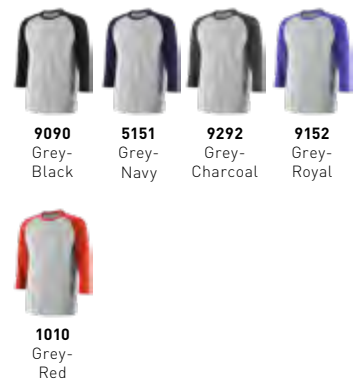

NEW MIZUNO 3/4 PRACTICE TEE

351109 / MSRP: $30.00 / SIZE: XS-XXL
YTH: 351110 / MSRP: $25.00 / SIZE: S-XL

MATERIALS
52% Polyester 48% Cotton

FEATURES
New to the team apparel line this cotton/poly blend 3/4 sleeve t-shirt is perfect for a practice jersey, under jersey and/or spirit wear piece. Front and back open for customization.