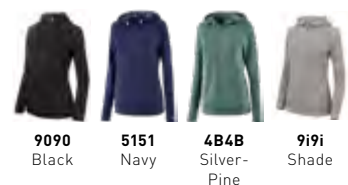

NEW WOMEN'S INFINITY HOODIE

422179 / MSRP: $80.00 / SIZE: XS-XXL

MATERIALS: 42% Recycled Polyester, 41% Polyester, 17% Spandex

FEATURES: The Mizuno Infinity Hoodie is lightweight, made from recycled materials and ready to be layered on any time you need it. With 2 zipper pockets, and adjustable hood and convenient thumbholes, it's your best cool-weather running companion.