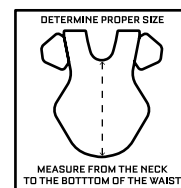

SAMURAI BOX SET

15"-380417 & 16"-380418 / MSRP $425.00

YTH: 14"-380420 / MSRP $400.00

FEATURES: Get Mizuno's top-selling Samurai catcher's gear series with the convenience of having everything you need boxed for you in a complete set. Made with high-quality materials and full of innovative design details, Samurai gear is highly durable and made for high-performance and protection without compromising comfort. The Samurai Chest Protector is constructed with a Low Rebound Foam with a specially designed grippy surface to help keep balls in front of you. Shin Guards feature Mizuno's patented K-Pad and a Triple Knee Cup construction for superior comfort and knee protection, while the Samurai Catcher's helmet is designed with a strategic ventilation system, 3-layer EVA foam padding, and a strong steel mask. The ultimate catcher's gear set, Samurai is made for the catcher who demands high performance. Set includes Samurai Adult Helmet, Samurai Adult Shin Guards, and Samurai Chest Protector. Helmet and Chest Protector are NOCSAE certified.