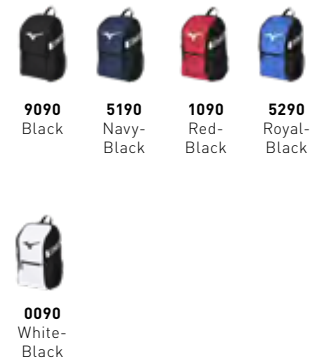

YOUTH FUTURE BACKPACK

360320 / MSRP: $45.00

DIMENSIONS: 8"x12"x16" **VOLUME:** 25 Liters

FEATURES: Our Youth Future Backpack is a great bag for youth players across many different sports. It boasts features such as bungees that can store different types of gear, 2 side pockets for bats or water bottles, large internal pocket for gear storage, and an external valuables pocket. Full of intuitive features and sized just right, it's the perfect bag for promising prospects!