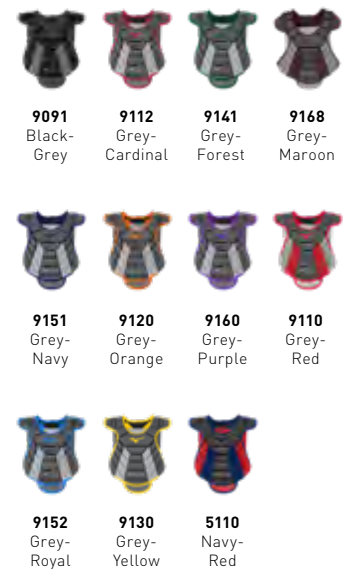

SAMURAI WOMEN'S CHEST PROTECTOR

380407 & 380402 / MSRP: $135.00 / SIZE: 13"-14"

FEATURES: Our Samurai fastpitch softball gear is gender engineered with the female player and the fastpitch game in mind. This gear has built in shoulder pads, an anatomical cut and air mesh lining for a lightweight feel and ideal fit designed exclusively for the quickness of the fastpitch game.