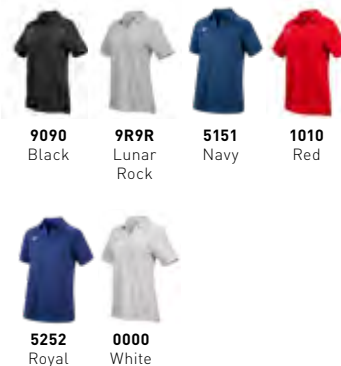

WOMEN'S SCOUT POLO

530080 / MSRP: $45.00 / SIZE: XS-XXL

MATERIALS: 100% Polyester

FEATURES: Made with stretchy, sweat-wicking, subtly horizontal striped fabric, the Women's Scout Polo brings modern professionalism to any competition. The sleek design features a high-low waist length, open collar and silicon logo application on the right chest for a premium look.