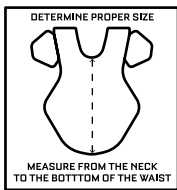

SAMURAI WOMEN'S CHEST PROTECTOR

380407 & 380402 / MSRP: $135.00 / SIZE: 13"-14"

FEATURES: Our Samurai fastpitch softball gear is gender engineered with the female player and the fastpitch game in mind. This gear has built in shoulder pads, an anatomical cut and air mesh lining for a lightweight feel and ideal fit designed exclusively for the quickness of the fastpitch game.