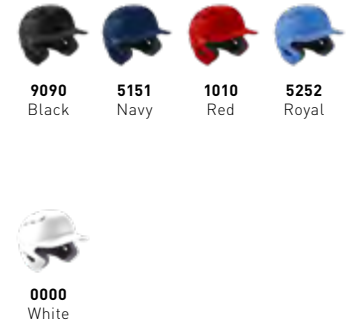

B6 BATTING HELMET - FITTED

380403 / MSRP: $60.00 / SIZE: S-XL

FEATURES: Our newest helmet design, the B6 Batting Helmet is constructed with a durable ABS plastic shell and features Mizuno's exclusive honeycomb structure, which makes for a lighter and stronger helmet design. An EVA Foam inner core provides superior protection and interior comfort, while a MIZUNO DRYLITE® liner helps control moisture. Comes with pre-marked hole locations for mask placement. Available in an array of colors with a solid matte finish. Meets NOCSAE standards.