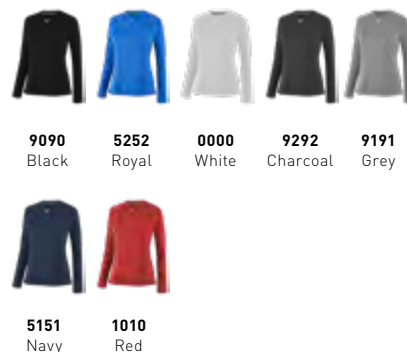

FEATURES

Made with sustainable fabrics and crafted specifically for the female athlete on those cool days. The Thermo Compression Long Sleeve has a dual sided 4 way stretch moisture wicking outer to keep you fresh and dry and a plush, fleeced lined inner to keep you warm and ready. With true compression fit and deep raglan sleeve for full range of motion.