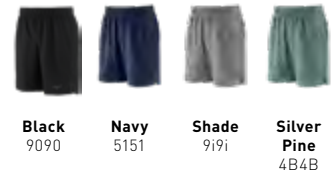

COMMAND SHORT

530056 / MSRP: \$65.00 /
 SIZE: 30, 32, 34, 36, 38, 40, 42, 44

MATERIALS: 92% Polyester, 8% Spandex

FEATURES: The Command Short is an athletic dress short for men. It features a 10 inch inseam, front pockets, a coin pocket, 2 back welt pockets, belt loops, and a zipper to button closure. This athletic fabric moves with you wherever your day takes you.

NEW MEN'S PERFORMANCE 9" SHORT LINERLESS

530246 / MSRP: \$50.00 / SIZE: S-XXL

MATERIALS

90% Recycled Polyester, 10% Spandex

FEATURES

The Performance 9-inch Short Linerless prioritizes comfort so you can perform your best. These shorts feature your classic side seam pockets and an added valuables pocket perfect for smaller items.